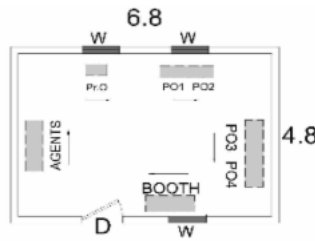

Cad View

Key MAP View

scale : 1cm = 1m

Minimum Basic Facility(please✓)	Water	Ramp	Plug points	Toilet	HealthCare
	✓	✓	✓	✓	✓