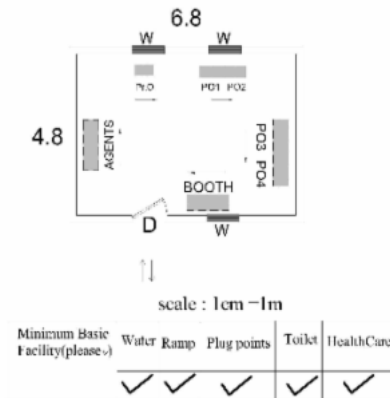

Nazri Naksha

Google Map View

Polling Station Building Front View

Polling Station Front View

Cad View

Key MAP View