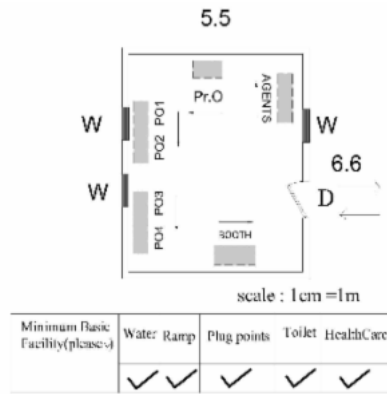

Nazri Naksha

Google Map View

Polling Station Building Front View

Polling Station Front View

Cad View

Key MAP View