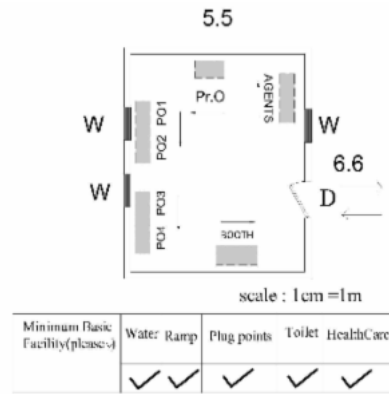

Nazri Naksha

Google Map View

Polling Station Building Front View

Polling Station Front View

Cad View

Key MAP View