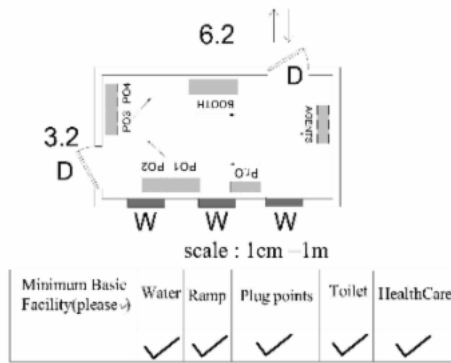

Nazri Naksha

Google Map View

Polling Station Building Front View

Polling Station Front View

Cad View

Key MAP View