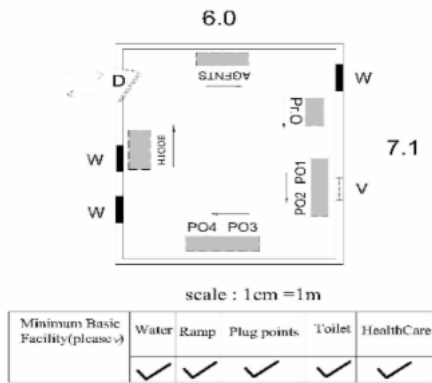

Nazri Naksha

Google Map View

Polling Station Building Front View

Polling Station Front View

Cad View

Key MAP View