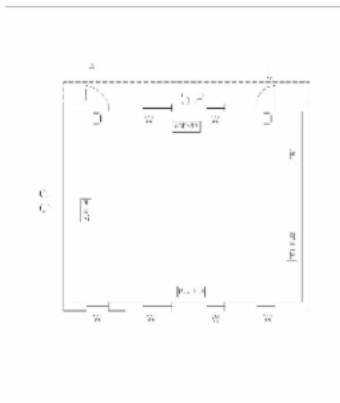

Nazri Naksha

Google Map View

Polling Station Building Front View

Polling Station Front View

Cad View

Key MAP View