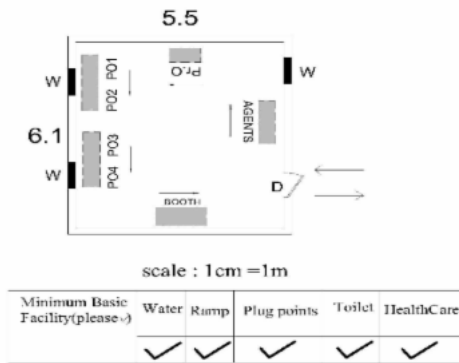

Nazri Naksha

Google Map View

Polling Station Building Front View

Polling Station Front View

Cad View

Key MAP View