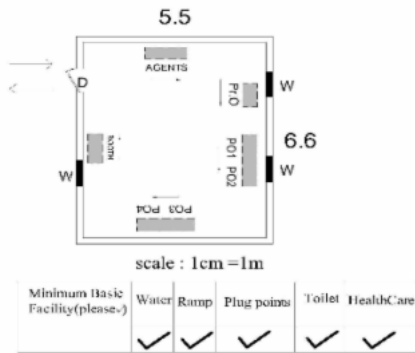

Nazri Naksha

Google Map View

Polling Station Building Front View

Polling Station Front View

Cad View

Key MAP View