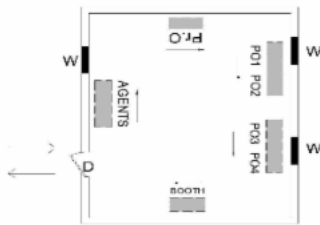

Google Map View

Polling Station Building Front View

Polling Station Front View

Cad View

scale : 1cm = 1m

Minimum Basic Facility (please-)	Water	Ramp	Plug points	Toilet	HealthCare
	✓	✓	✓	✓	✓

Key MAP View

(A) LAND MARK
(B) ROAD NAME
(c) TRAFFIC FLOW