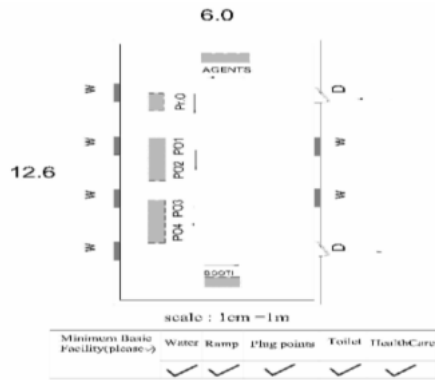

Nazri Naksha

Google Map View

Polling Station Building Front View

Polling Station Front View

Cad View

Key MAP View