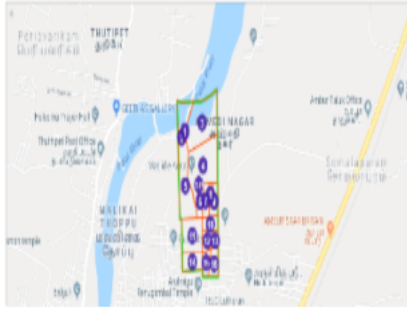

Nazri Naksha

Google Map View