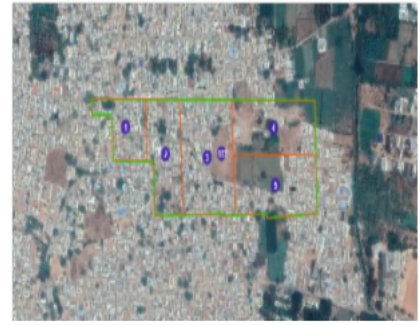

Nazri Naksha

Google Map View