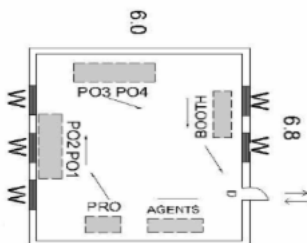

Google Map View

Polling Station Building Front View

Polling Station Front View

Cad View

Key MAP View

scale : 1cm = 1m

Minimum Basic Facility (pkasuv)	Water	Ramp	Plug points	Toilet	Health Care

(A) LAND MARKES  
(B) ROAD NAMES  
(C) TRAFFIC FLOW