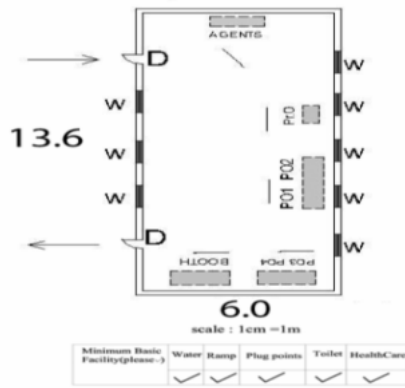

Nazri Naksha

Google Map View

Polling Station Building Front View

Polling Station Front View

Cad View

Key MAP View