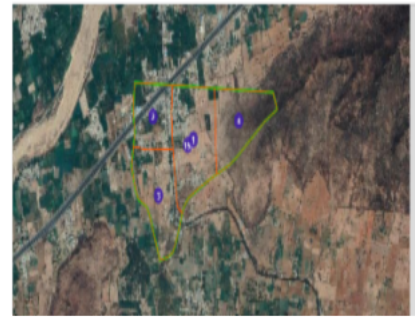

Nazri Naksha

Google Map View