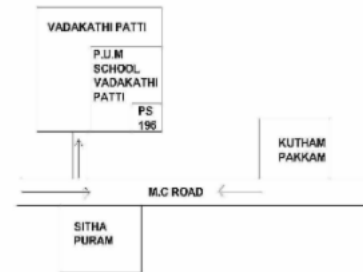

Cad View

Key MAP View

A) LAND MARK
B) ROAD NAME
C) TRAFFIC FLOW