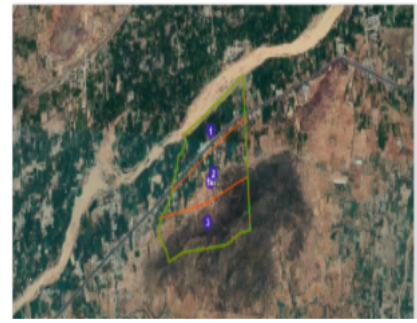

Nazri Naksha

Google Map View