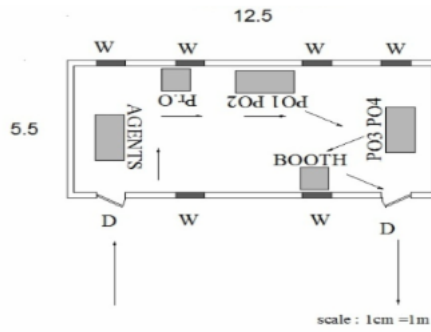

கையொப்பம்

Nazri Naksha

Google Map View

Polling Station Building Front View

Polling Station Front View

Cad View

Key MAP View

| | | | | | |
|----------------------------------|-------|------|-------------|--------|------------|
| Minimum Basic Facility(please-v) | Water | Ramp | Plug points | Toilet | HealthCare |
| | | | | | |