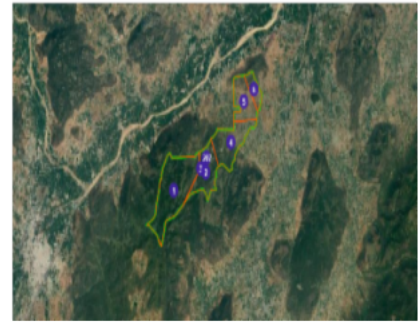

Nazri Naksha

Google Map View