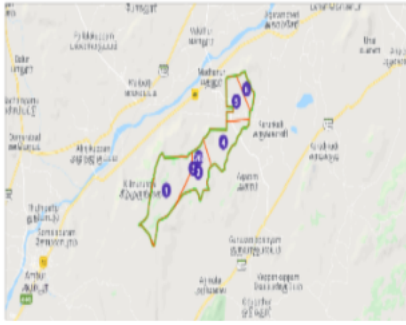

Nazri Naksha

Google Map View