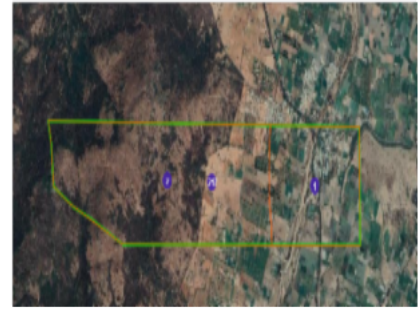

Nazri Naksha

Google Map View