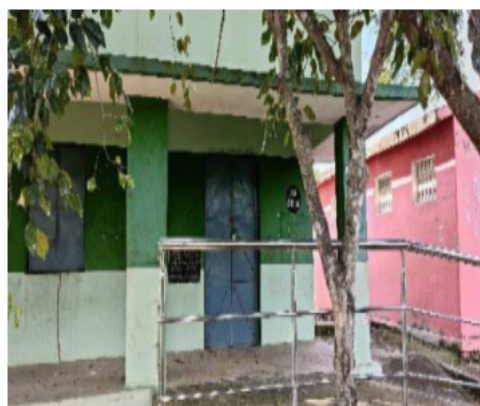

Polling Station Building Front View

Polling Station Front View