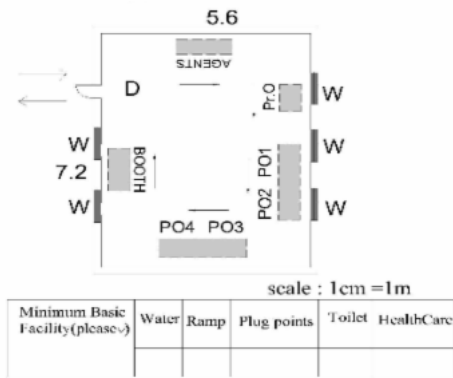

Nazri Naksha

Google Map View

Polling Station Building Front View

Polling Station Front View

Cad View

Key MAP View