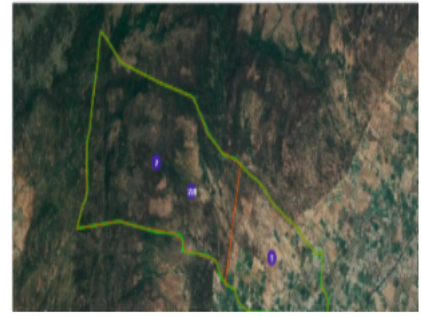

Nazri Naksha

Google Map View