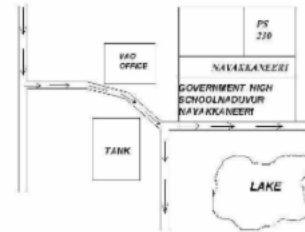

(A) LAND MARKS
(B) ROAD NAMES
(C) TRAFFIC FLOW