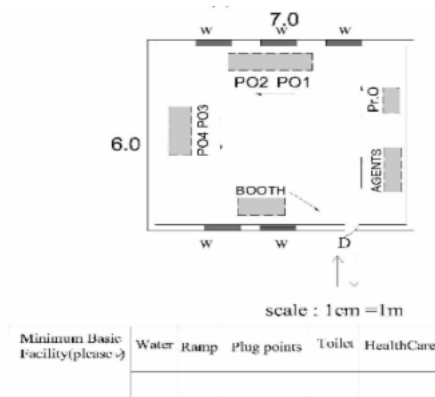

Nazri Naksha

Google Map View

Polling Station Building Front View

Polling Station Front View

Cad View

Key MAP View