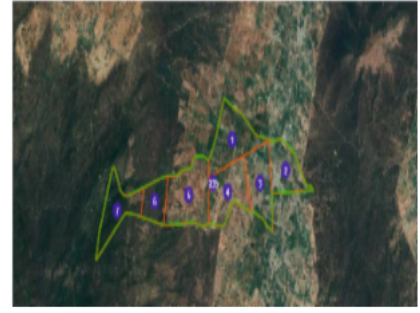

Nazri Naksha

Google Map View