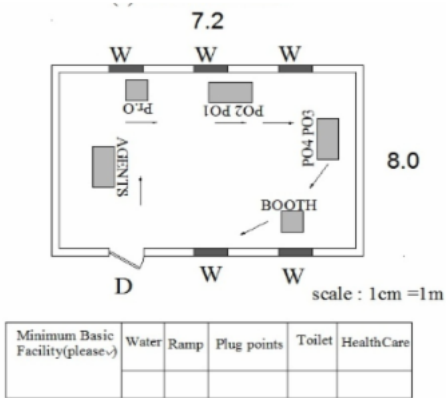

Nazri Naksha

Google Map View

Polling Station Building Front View

Polling Station Front View

Cad View

Key MAP View