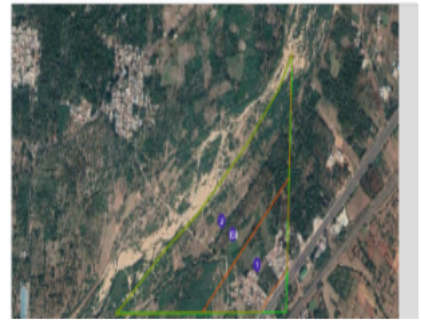

Nazri Naksha

Google Map View