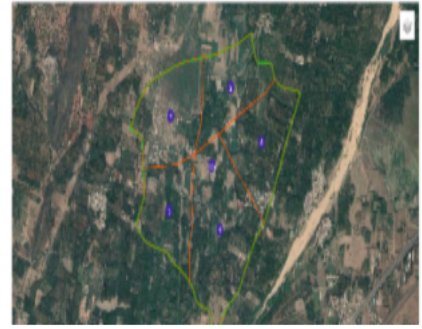

Nazri Naksha

Google Map View