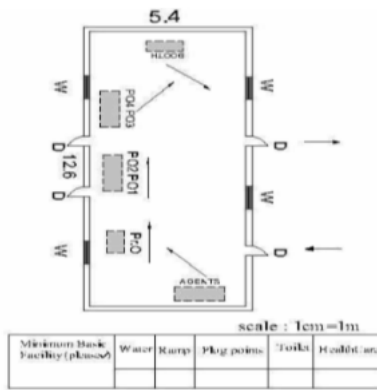

Nazri Naksha

Google Map View

Polling Station Building Front View

Polling Station Front View

Cad View

Key MAP View