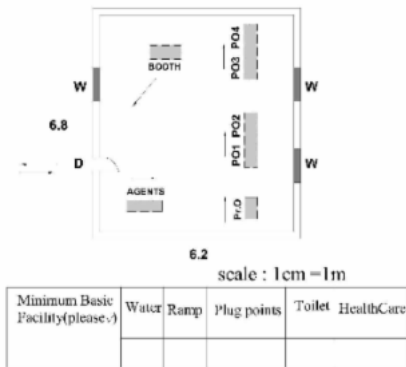

Nazri Naksha

Google Map View

Polling Station Building Front View

Polling Station Front View

Cad View

Key MAP View