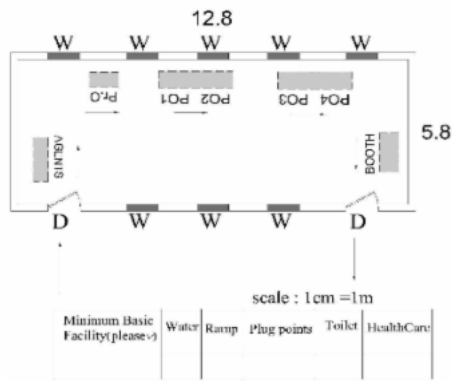

Nazri Naksha

Google Map View

Polling Station Building Front View

Polling Station Front View

Cad View

Key MAP View