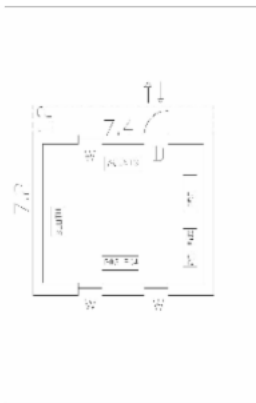

Nazri Naksha

Google Map View

Polling Station Building Front View

Polling Station Front View

Cad View

Key MAP View