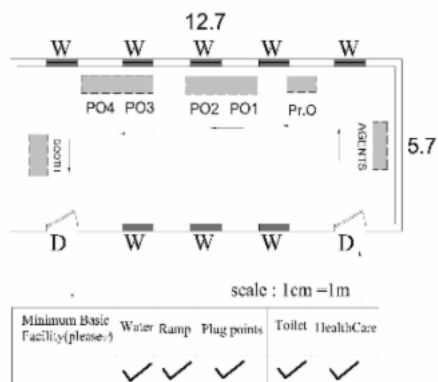

Nazri Naksha

Google Map View

Polling Station Building Front View

Polling Station Front View

Cad View

Key MAP View