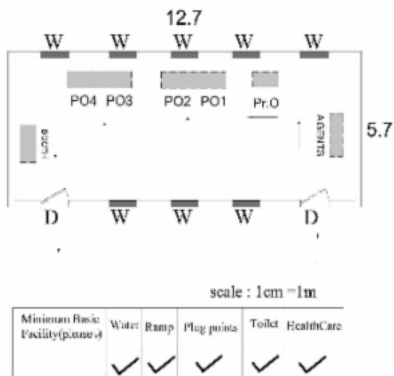

Nazri Naksha

Google Map View

Polling Station Building Front View

Polling Station Front View

Cad View

Key MAP View