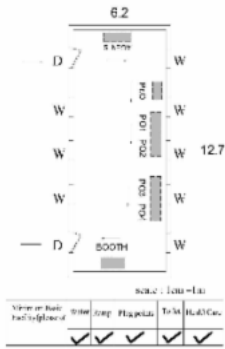

Nazri Naksha

Google Map View

Polling Station Building Front View

Polling Station Front View

Cad View

Key MAP View

A) LAND MARK
B) ROAD NAMES
C) TROFFIC FLOW