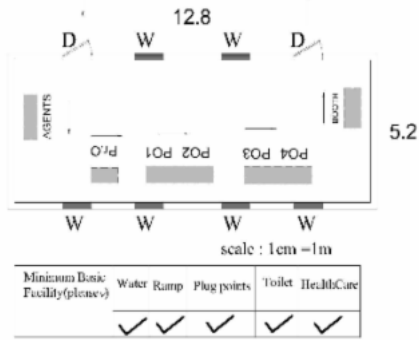

Nazri Naksha

Google Map View

Polling Station Building Front View

Polling Station Front View

Cad View

Key MAP View