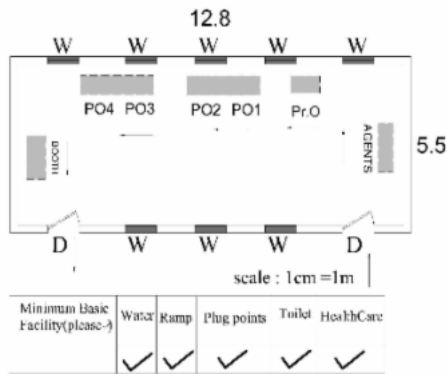

Nazri Naksha

Google Map View

Cad View