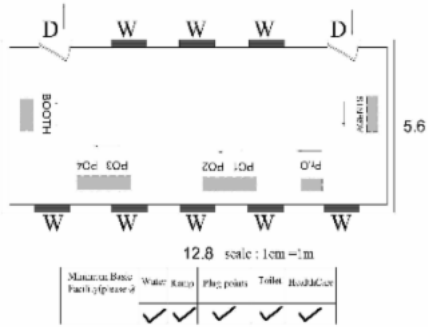

Nazri Naksha

Google Map View

Polling Station Building Front View

Polling Station Front View

Cad View

Key MAP View