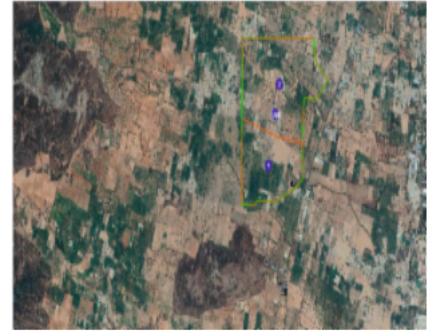

Nazri Naksha

Google Map View