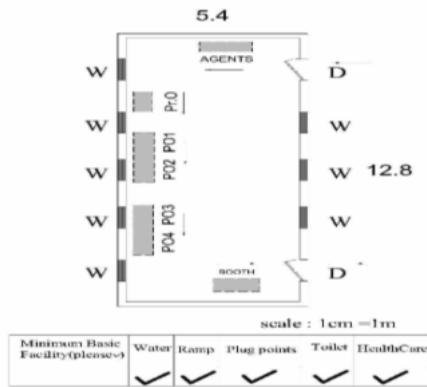

Nazri Naksha

Google Map View

Polling Station Building Front View

Polling Station Front View

Cad View

Key MAP View