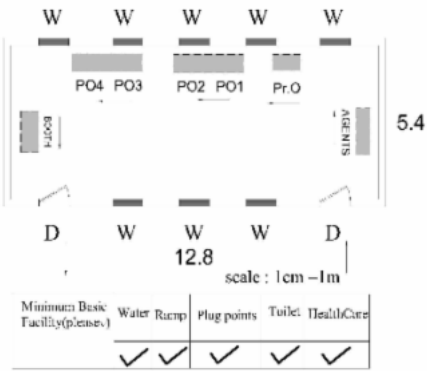

Nazri Naksha

Google Map View

Polling Station Building Front View

Polling Station Front View

Cad View

Key MAP View