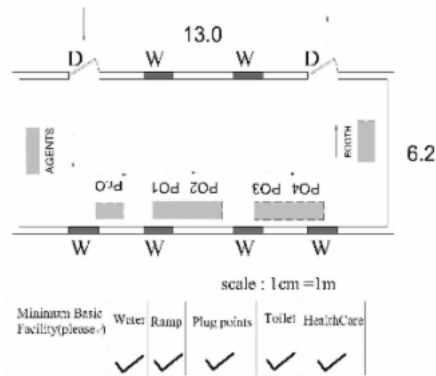

Nazri Naksha

Google Map View

Polling Station Building Front View

Polling Station Front View

Cad View

Key MAP View