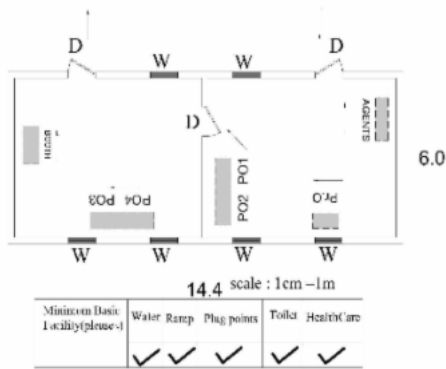

Nazri Naksha

Google Map View

Polling Station Building Front View

Polling Station Front View

Cad View

Key MAP View