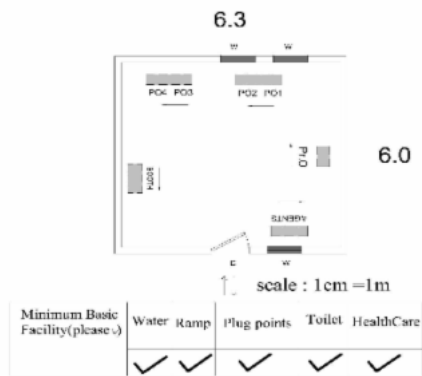

Nazri Naksha

Google Map View

Polling Station Building Front View

Polling Station Front View

Cad View

Key MAP View