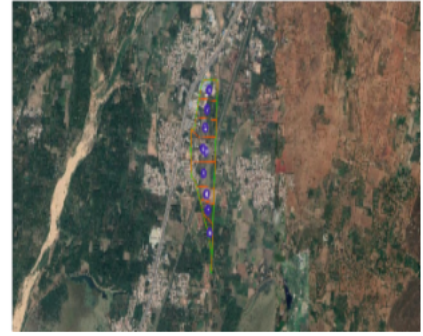

Nazri Naksha

Google Map View