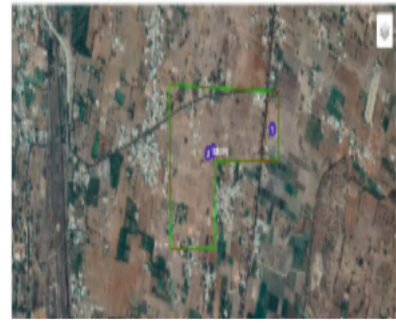

Nazri Naksha

Google Map View