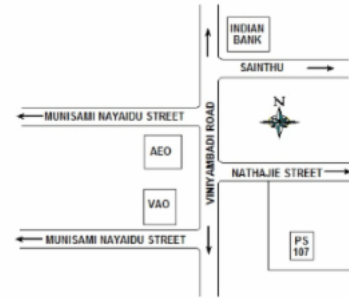

Nazri Naksha

Google Map View