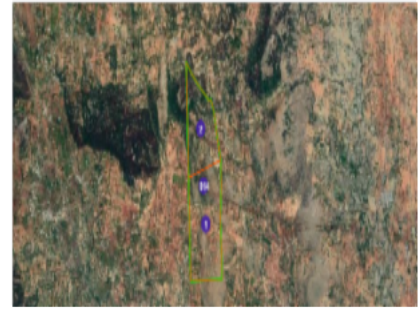

Nazri Naksha

Google Map View