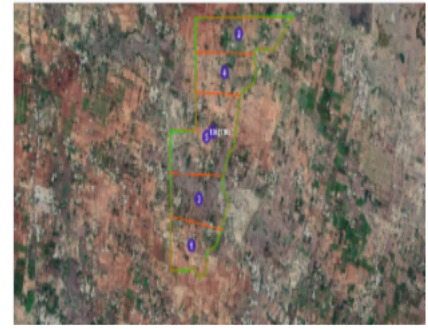

Nazri Naksha

Google Map View